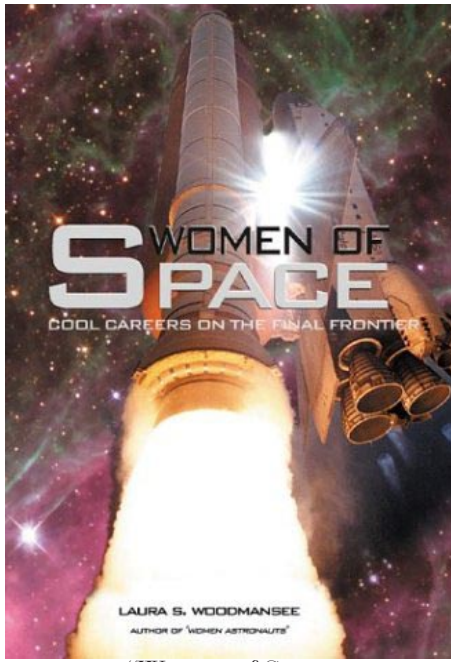

“Women of Space:
Cool Careers in the Final Frontier”
By Laura Woodmansee